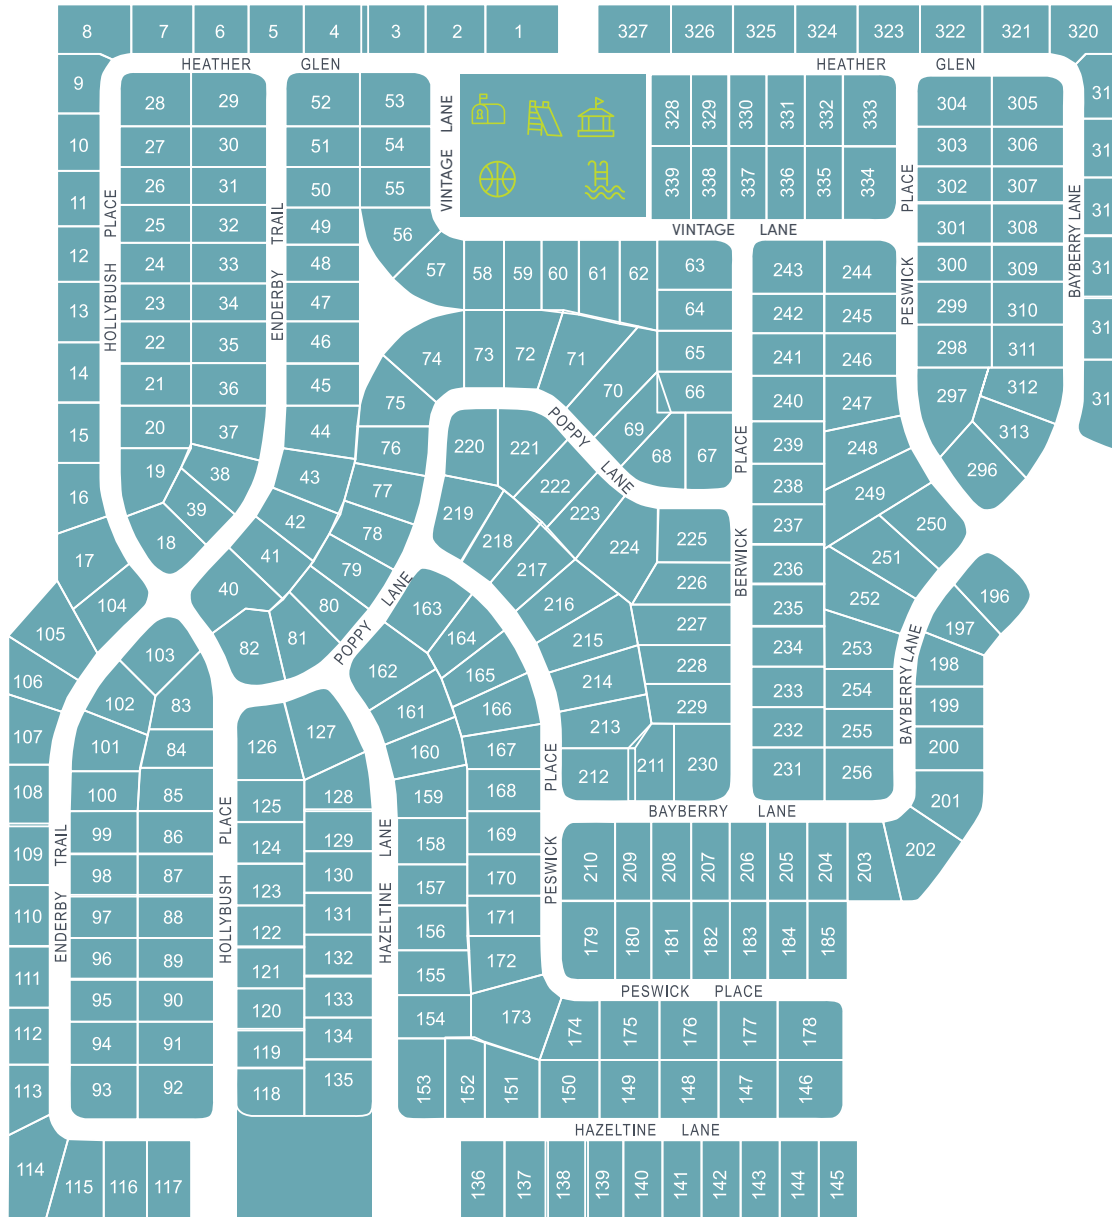

Canterbury Estates

EAST TUTTLE

360 East Tuttle
Ionia, MI 48846

T : 616.527.0101

Visit us online at:
yescommunities.com

Number of sites: 290

Amenities:

-  Swimming Pool
-  Clubhouse
-  Basketball Court
-  Playground
-  Mail Center w/ parking